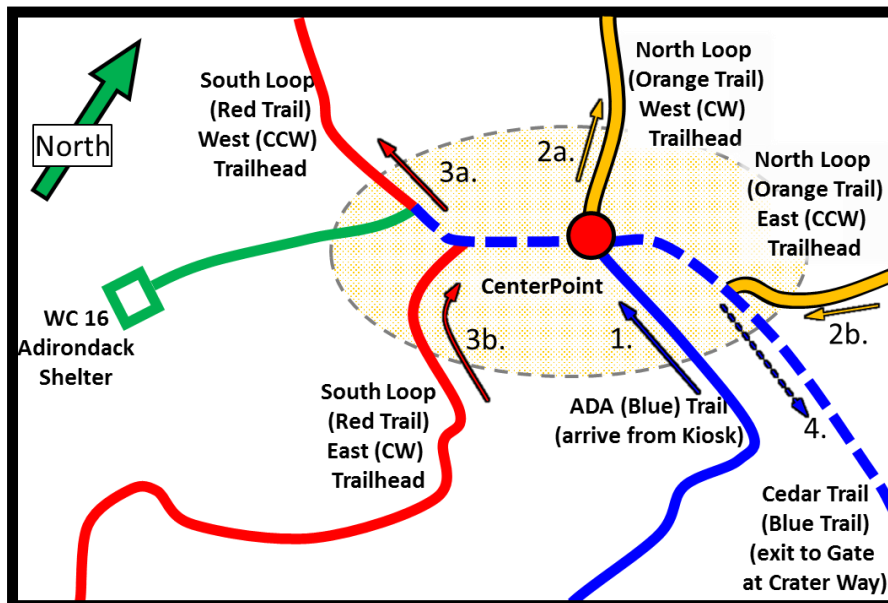

Albright's Scout Reservation Five-Mile Loop Trail – Map

Featuring the “Albright Trail”

Detail Map of “CenterPoint”

Mileage marker & Trail Guide order:

1. Arrive **ADA Trail**,
2. **North Loop** CW,
3. **South Loop** CCW,
4. Cedar Trail (Exit)

You Are HERE

Enter Trailhead to go:
CW = Clockwise
CCW = Counter-CW