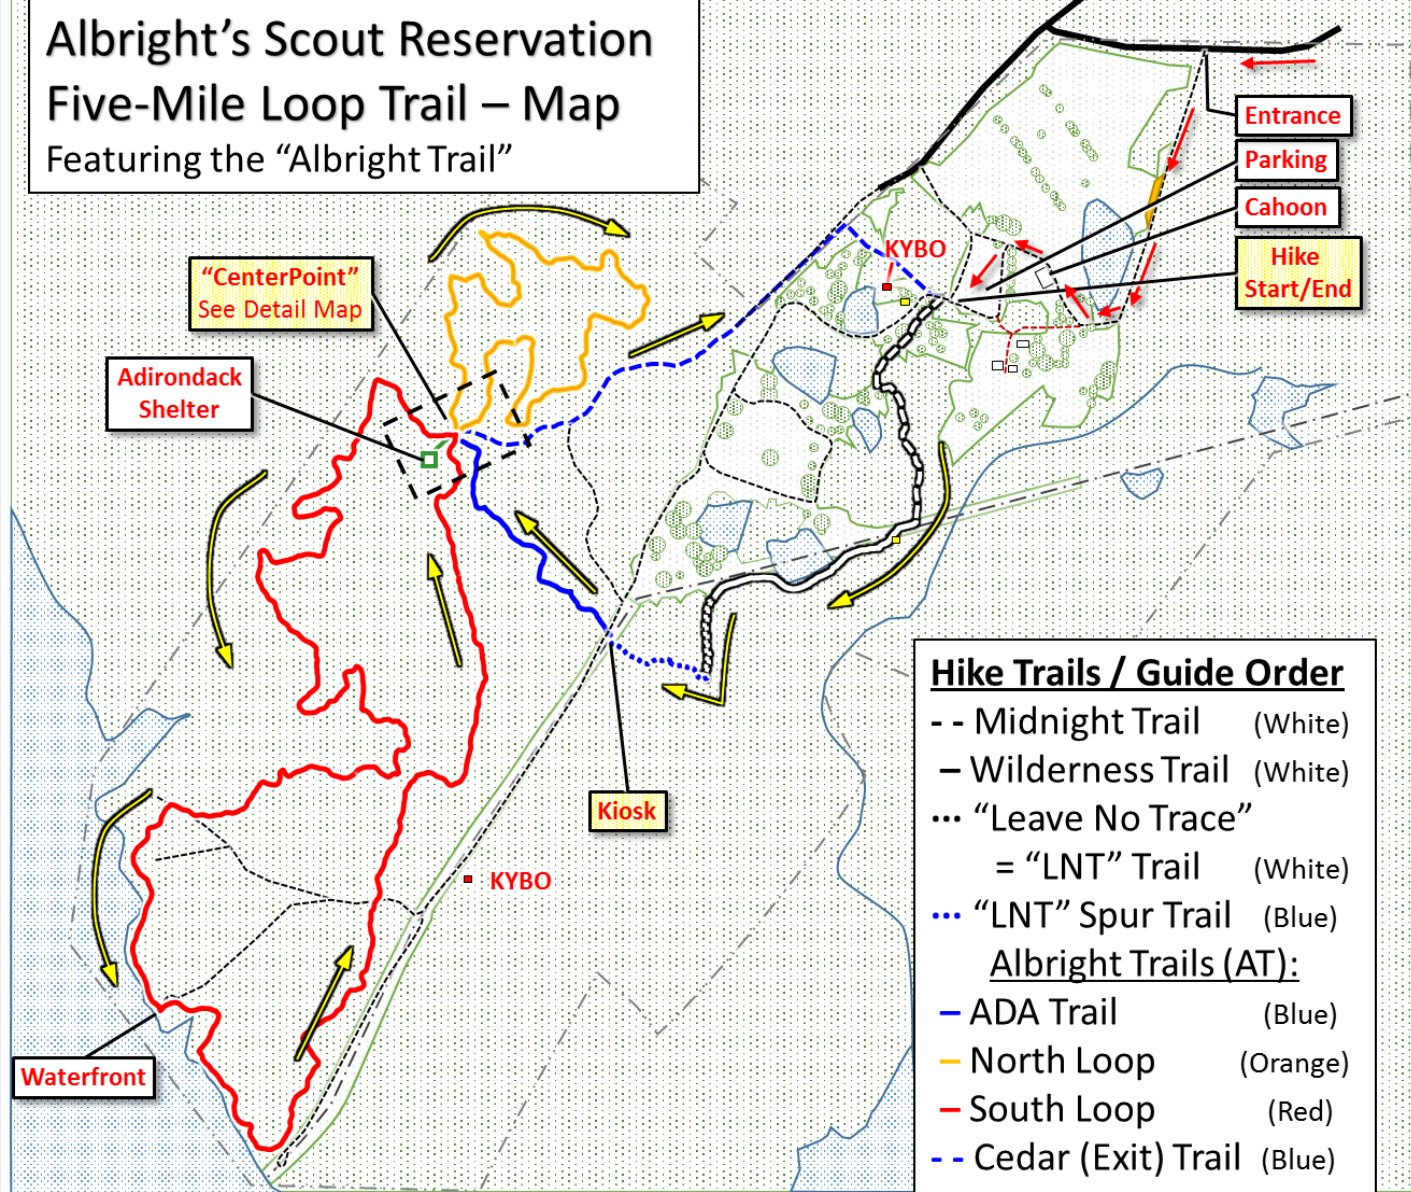

Albright's Scout Reservation Five-Mile Loop Trail – Map

Featuring the “Albright Trail”

Detail Map of “CenterPoint”

Mileage marker & Trail Guide order:

1. Arrive **ADA Trail**,
2. **North Loop** CW,
3. **South Loop** CCW,
4. Cedar Trail (Exit)

You Are HERE

Enter Trailhead to go:
CW = Clockwise
CCW = Counter-CW