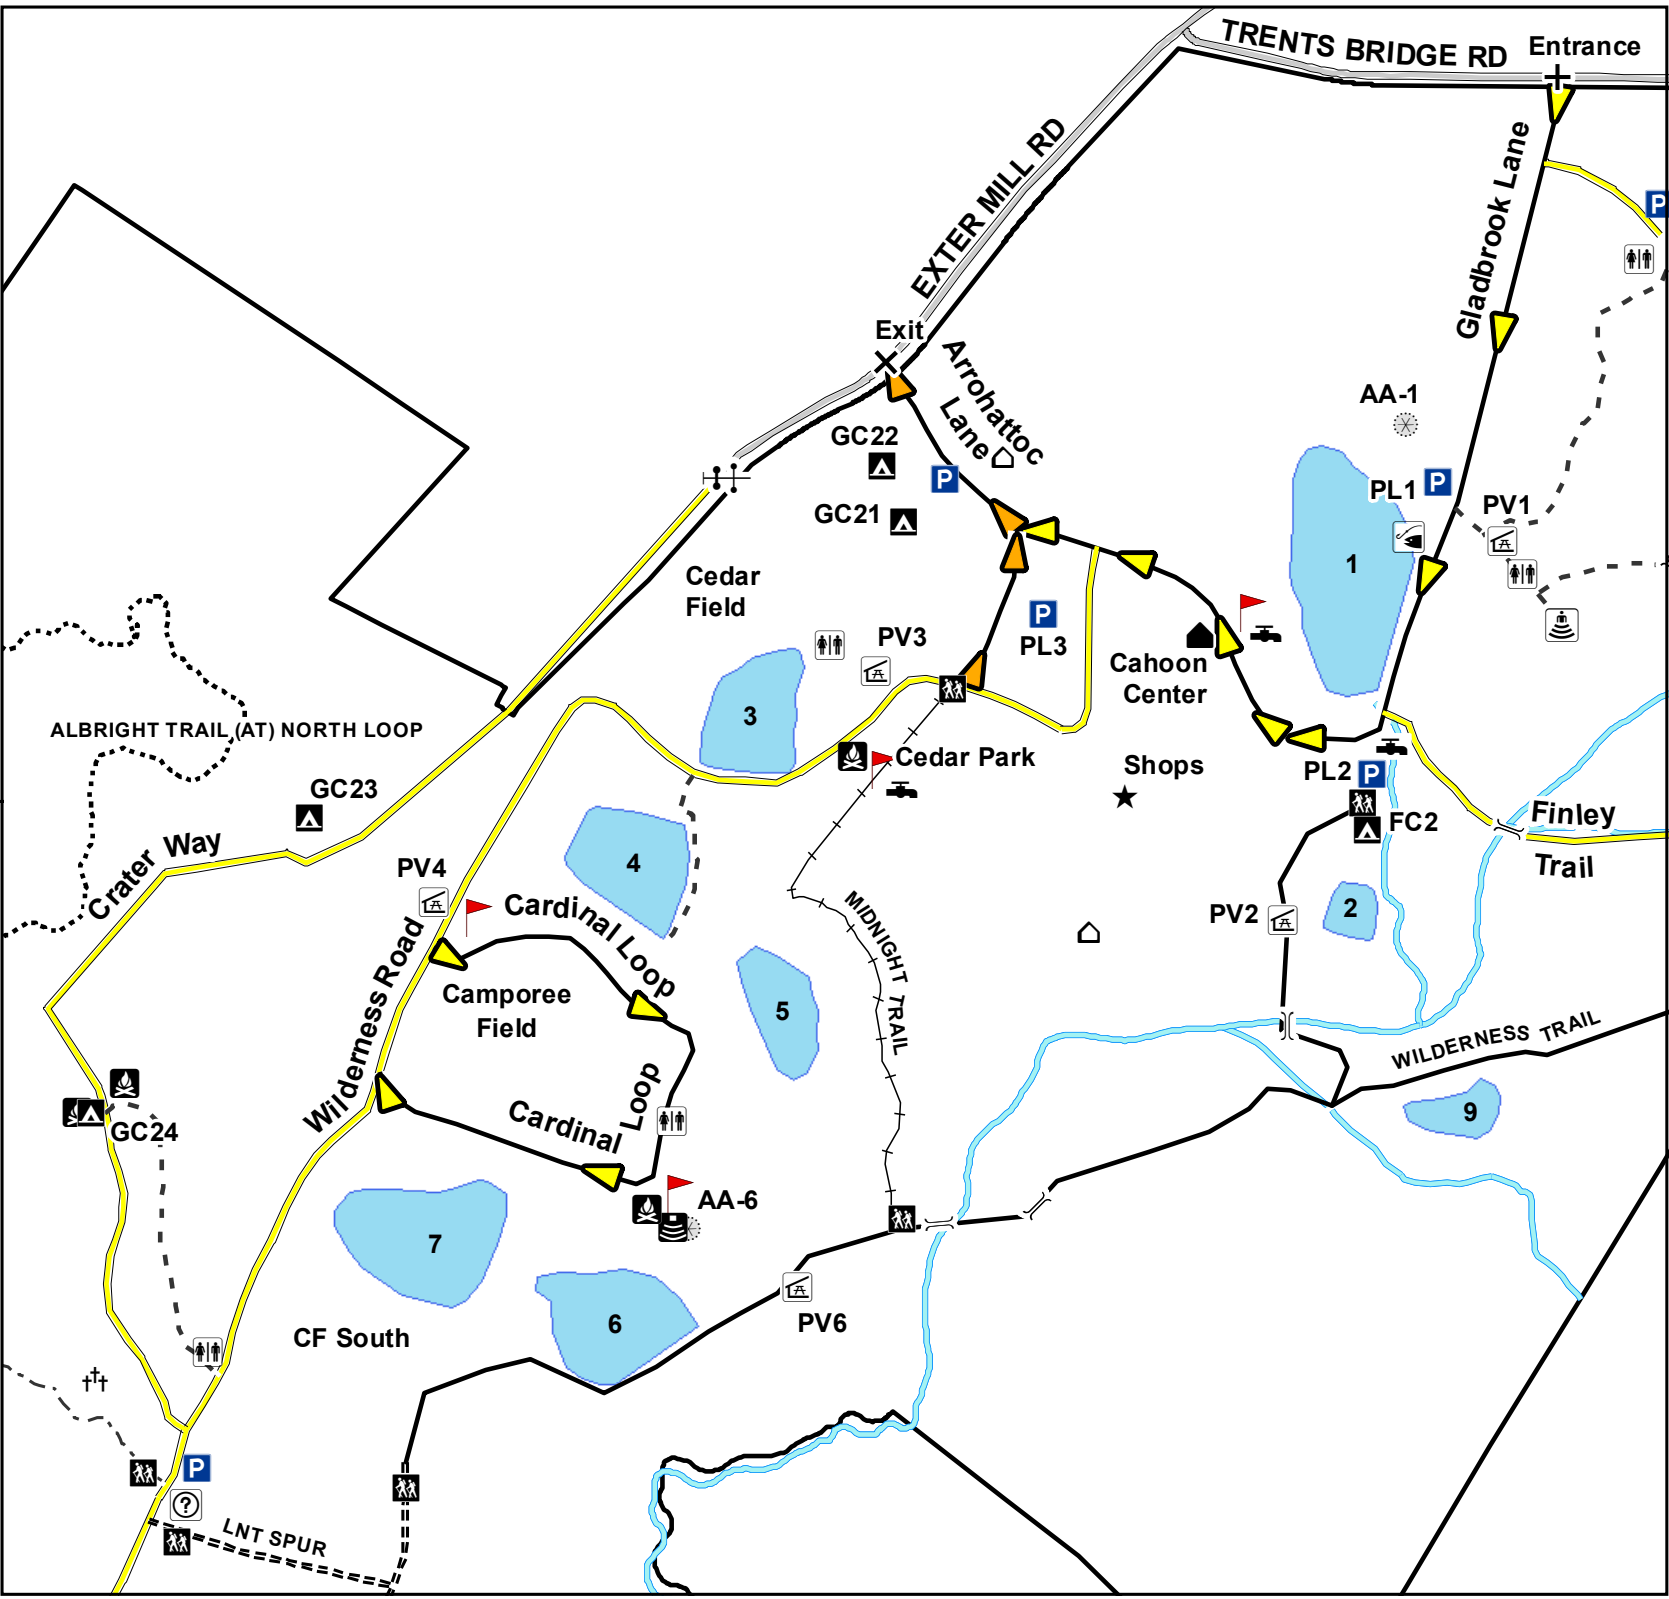

# Albright Scout Reservation: Gladbrook Camporee Area

- Activity Area
- ASR Entrance
- ASR Exit
- Amphitheater
- Bridge
- Cahoon Center
- Campsite
- Cemetery
- Chapel
- Dock
- Flag Pole
- Fire Ring
- Locked Gate
- Hay Shed
- Kiosk
- Latrine
- Parking
- Pavilion
- Shops
- Trailhead
- Water
- Leave No Trace (LNT) Trail
- AT Spur (ADA)
- Albright Trail (AT) North Loop
- Midnight Trail
- Wilderness Trail
- unnamed trail
- One Way Road
- Camp Roads
- Co. Roads
- Streams

Imagery Credits: