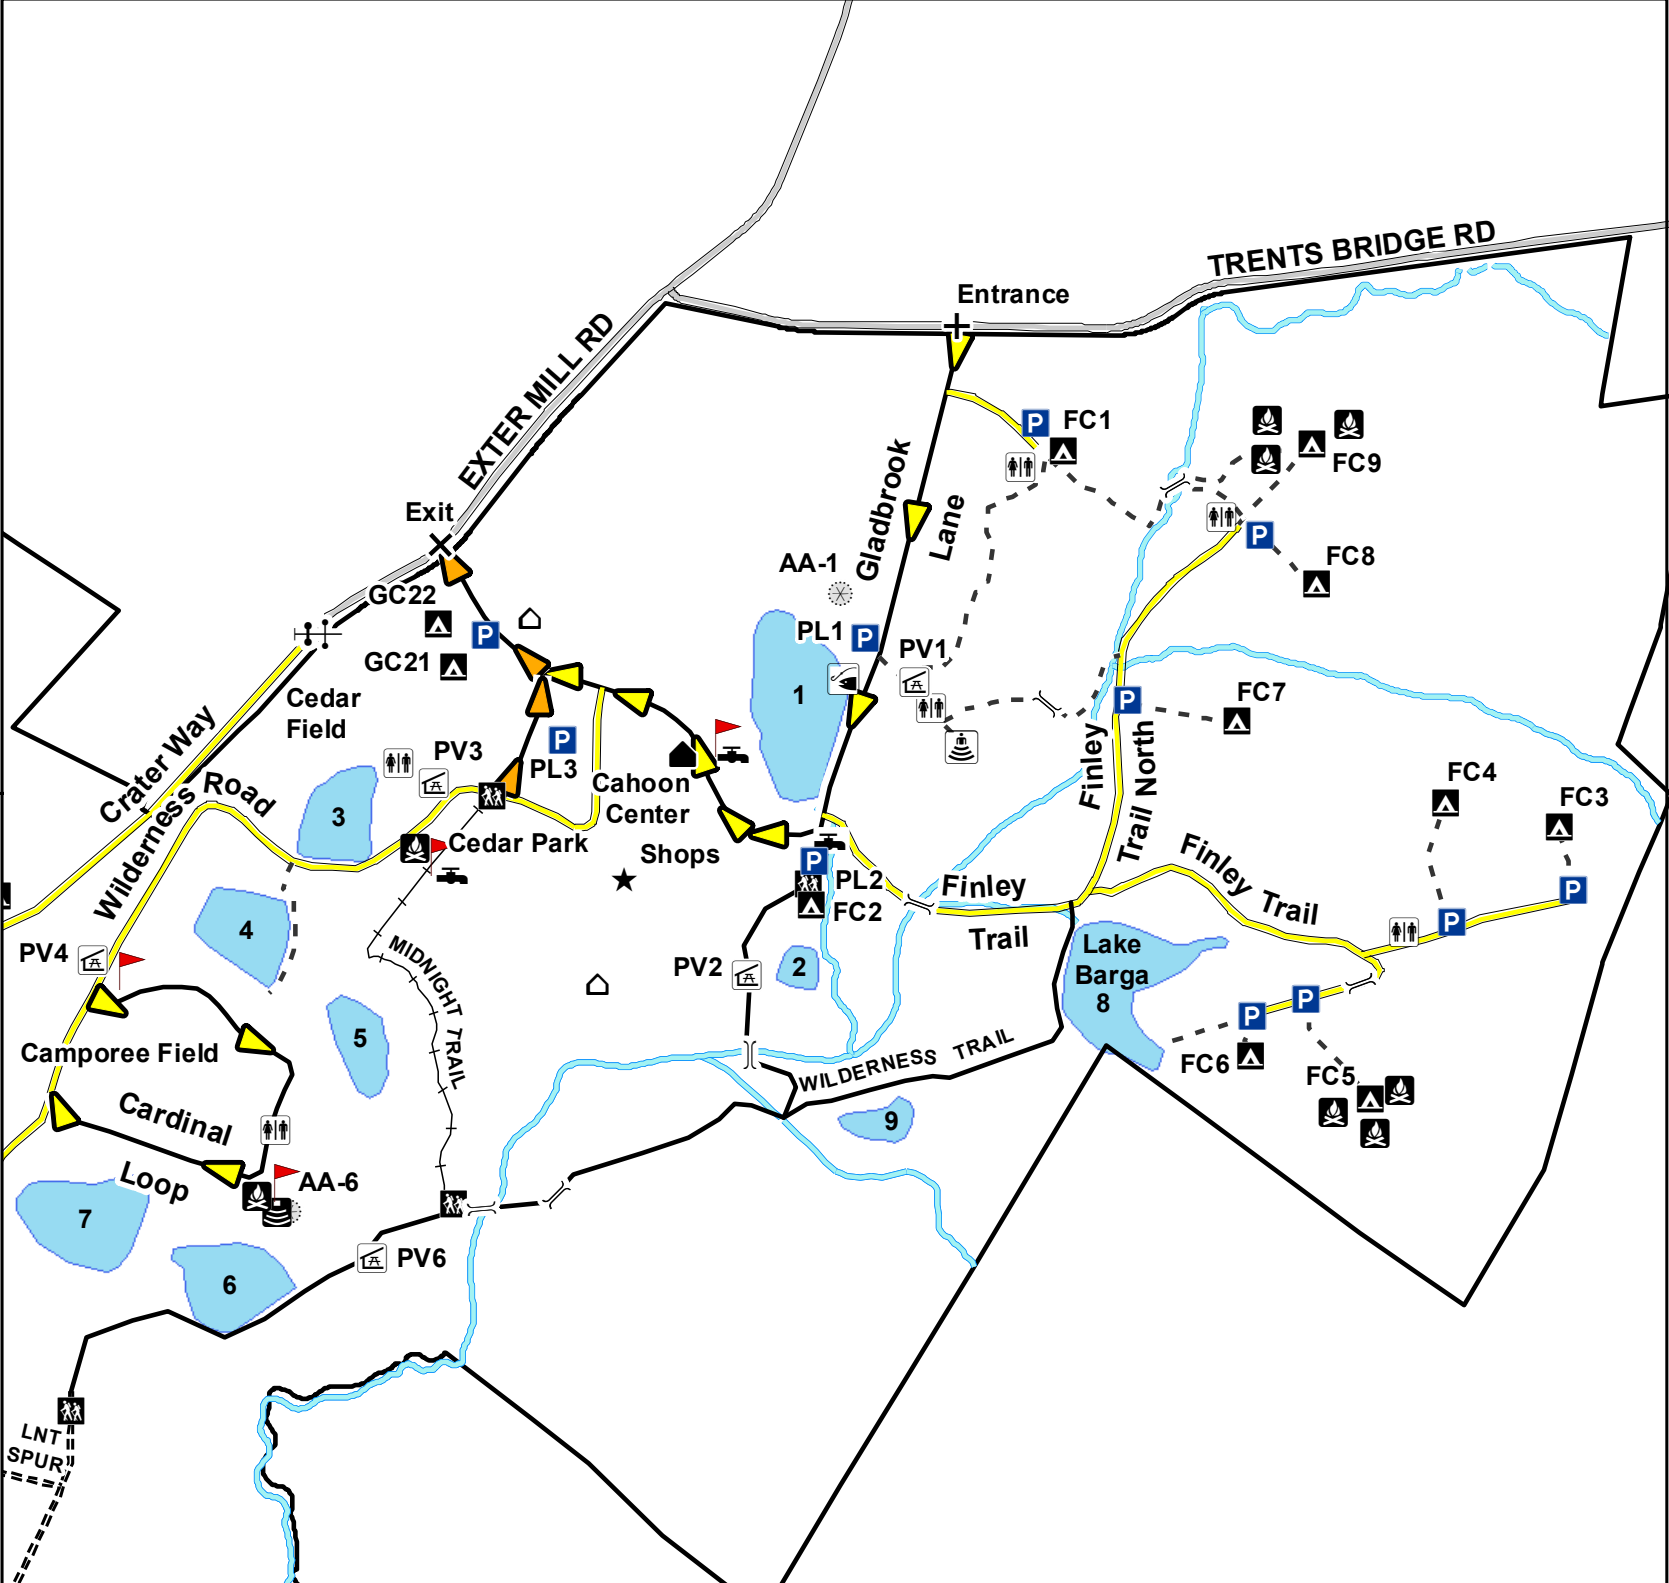

Albright Scout Reservation: Camp Finley Area

- Activity Area
- ASR Entrance
- ASR Exit
- Amphitheater
- Bridge
- Cahoon Center
- Campsite
- Chapel
- Dock
- Flag Pole
- Fire Ring
- Locked Gate
- Hay Shed
- Latrine
- Parking
- Pavilion
- Shops
- Trailhead
- Water
- Leave No Trace (LNT) Trail
- Midnight Trail
- Wilderness Trail
- unnamed trail
- One Way Road
- Camp Roads
- Co. Roads
- Streams

Imagery Credits: